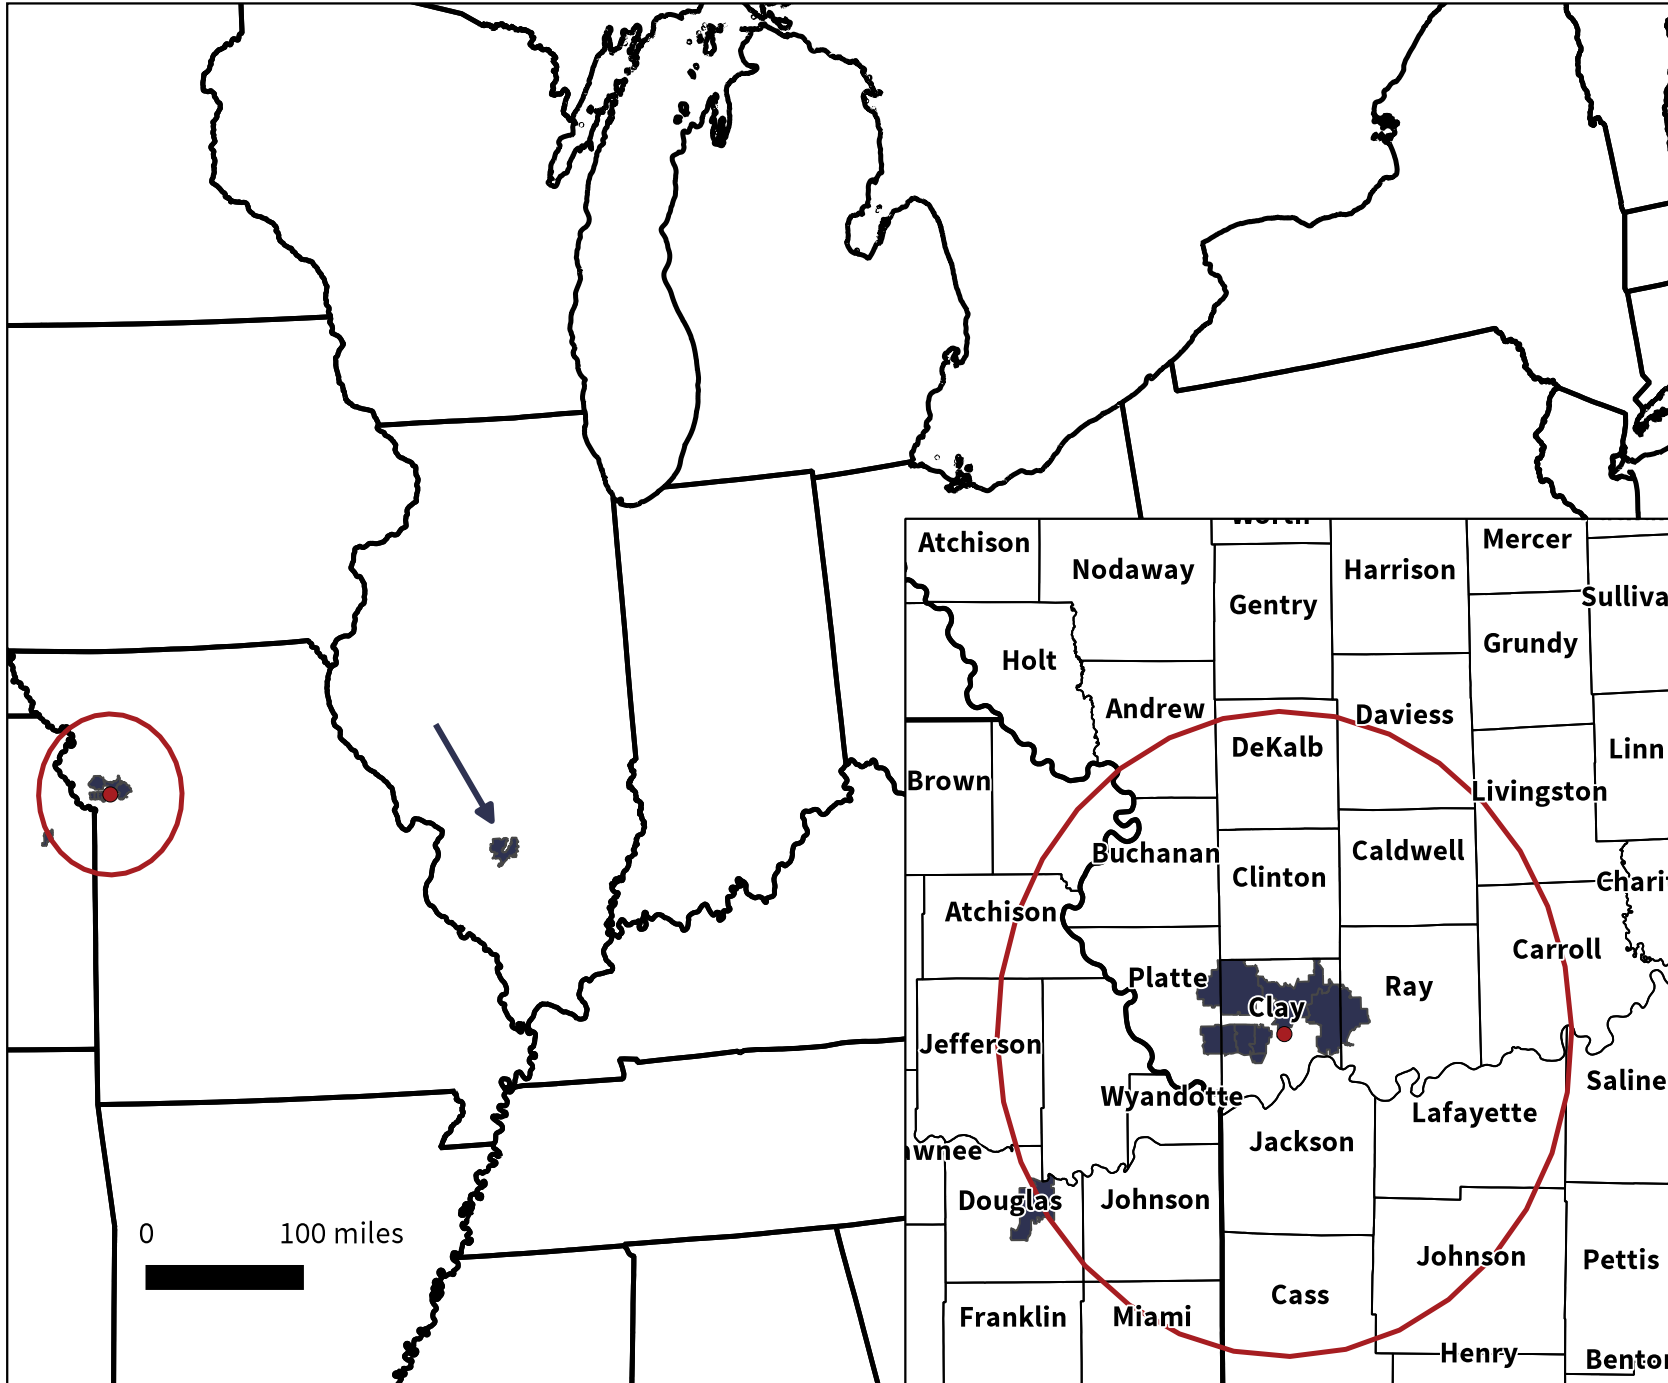

LEGEND

- LMV Automotive Systems
- ◻ 50 mile radius
- Executive (12)
- Middle Management (77)
- Hourly (437)
- ▭ County boundary
- ▭ State boundary

0 10 miles

Source data: LMV Automotive Systems and US Census Bureau.

LEGEND

- LMV Automotive Systems
- 50 mile radius
- Hourly (437)
 - 1-5
 - 6-10
 - 11 or more
- County boundary
- State boundary

0 10 miles

Source data: LMV Automotive Systems and US Census Bureau.

LEGEND

- LMV Automotive Systems
- 50 mile radius
- Middle Management (77)
- County boundary
- State boundary

0 10 miles
■

Source data: LMV Automotive Systems and US Census Bureau.

LEGEND

- LMV Automotive Systems
- ◻ 50 mile radius
- Executive (12)
- County boundary
- State boundary

0 10 miles

Source data: LMV Automotive Systems and US Census Bureau.