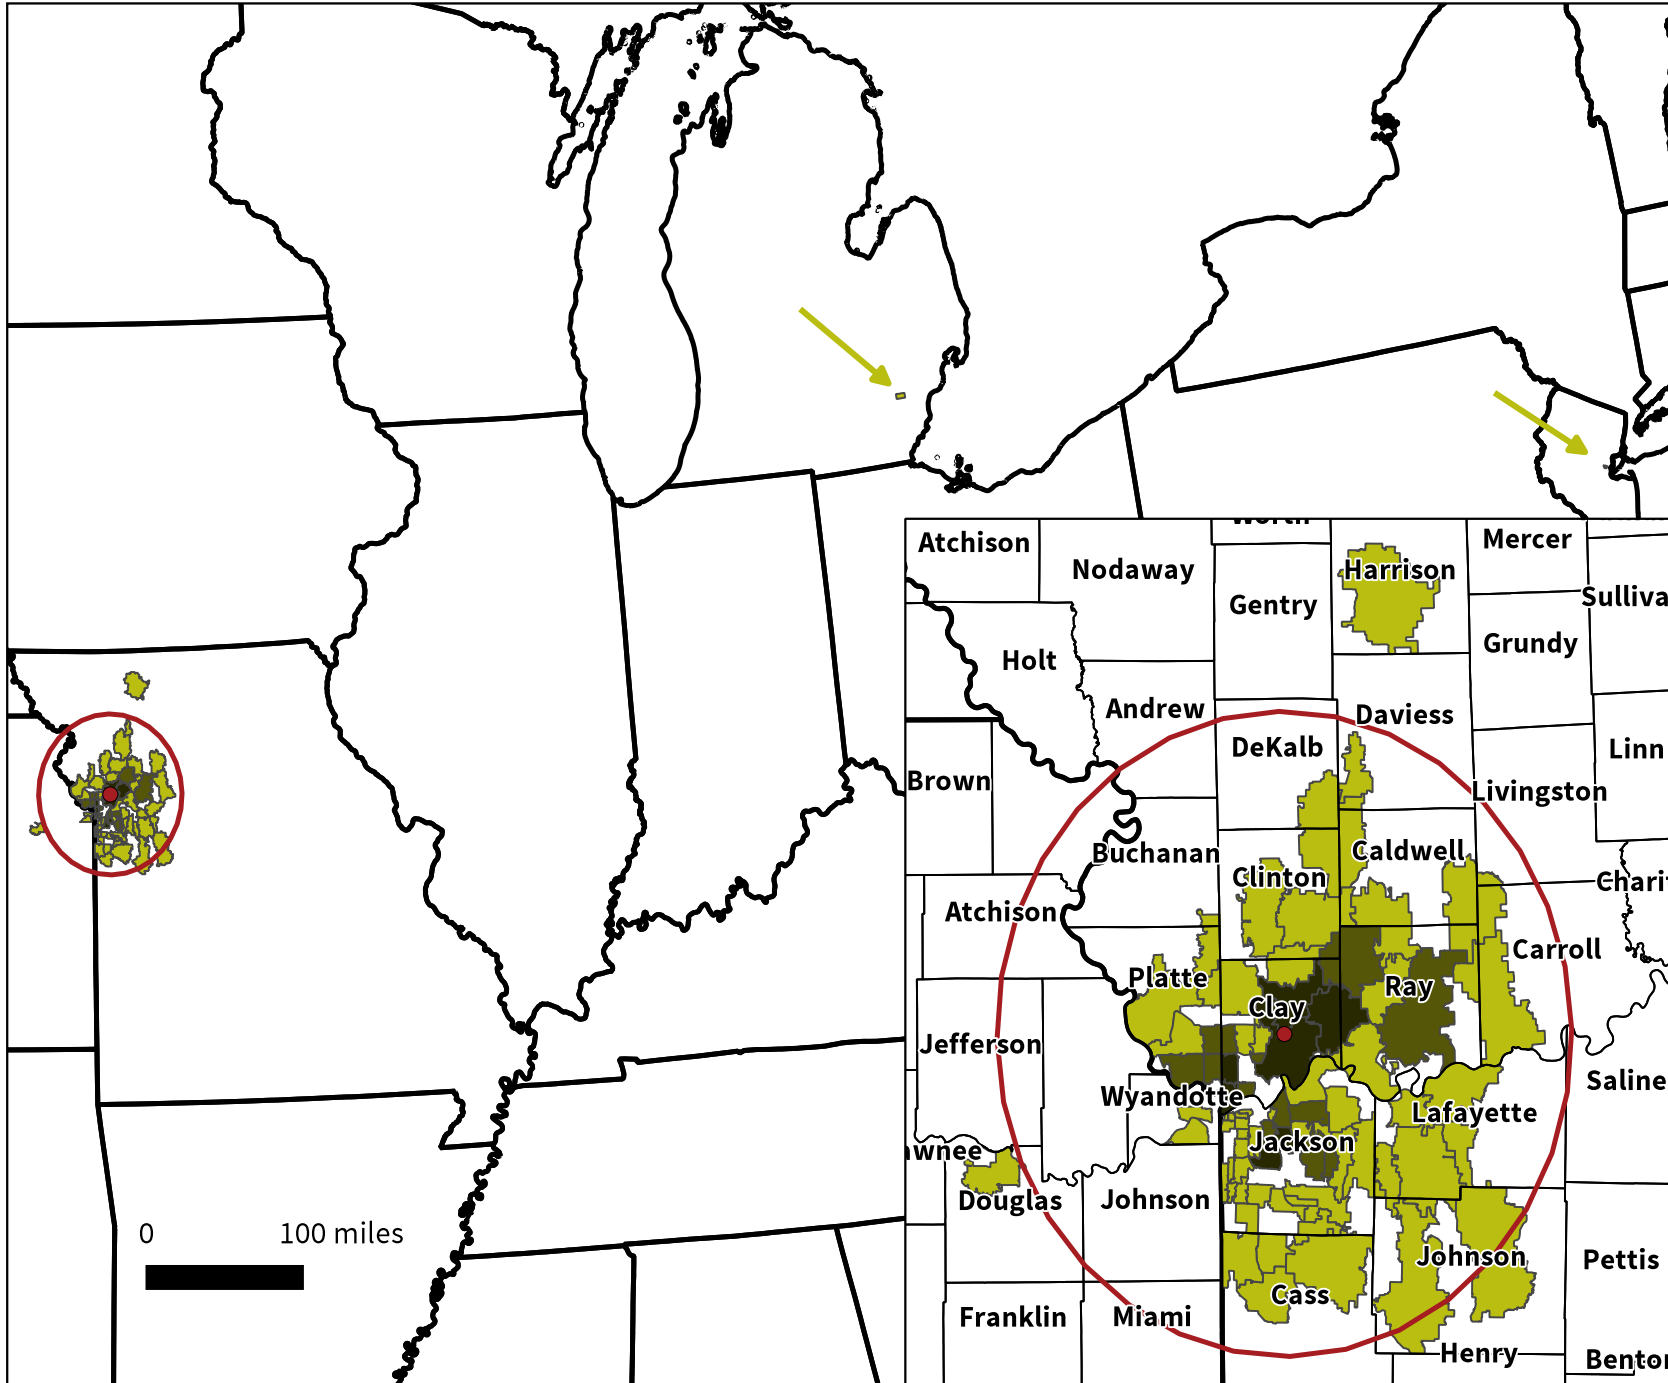

LEGEND

- LMV Automotive Systems
- ◻ 50 mile radius
- Executive (12)
- Middle Management (77)
- Hourly (437)
- ▭ County boundary
- ▭ State boundary

0 10 miles

Source data: LMV Automotive Systems and US Census Bureau.

LEGEND

- LMV Automotive Systems
- 50 mile radius
- Hourly (437)
 - 1-5
 - 6-10
 - 11 or more
- County boundary
- State boundary

0 10 miles

Source data: LMV Automotive Systems and US Census Bureau.

LEGEND

- LMV Automotive Systems
- 50 mile radius
- Middle Management (77)
- County boundary
- State boundary

0 10 miles
■

Source data: LMV Automotive Systems and US Census Bureau.

LEGEND

- LMV Automotive Systems
- ◻ 50 mile radius
- Executive (12)
- County boundary
- State boundary

0 10 miles

Source data: LMV Automotive Systems and US Census Bureau.