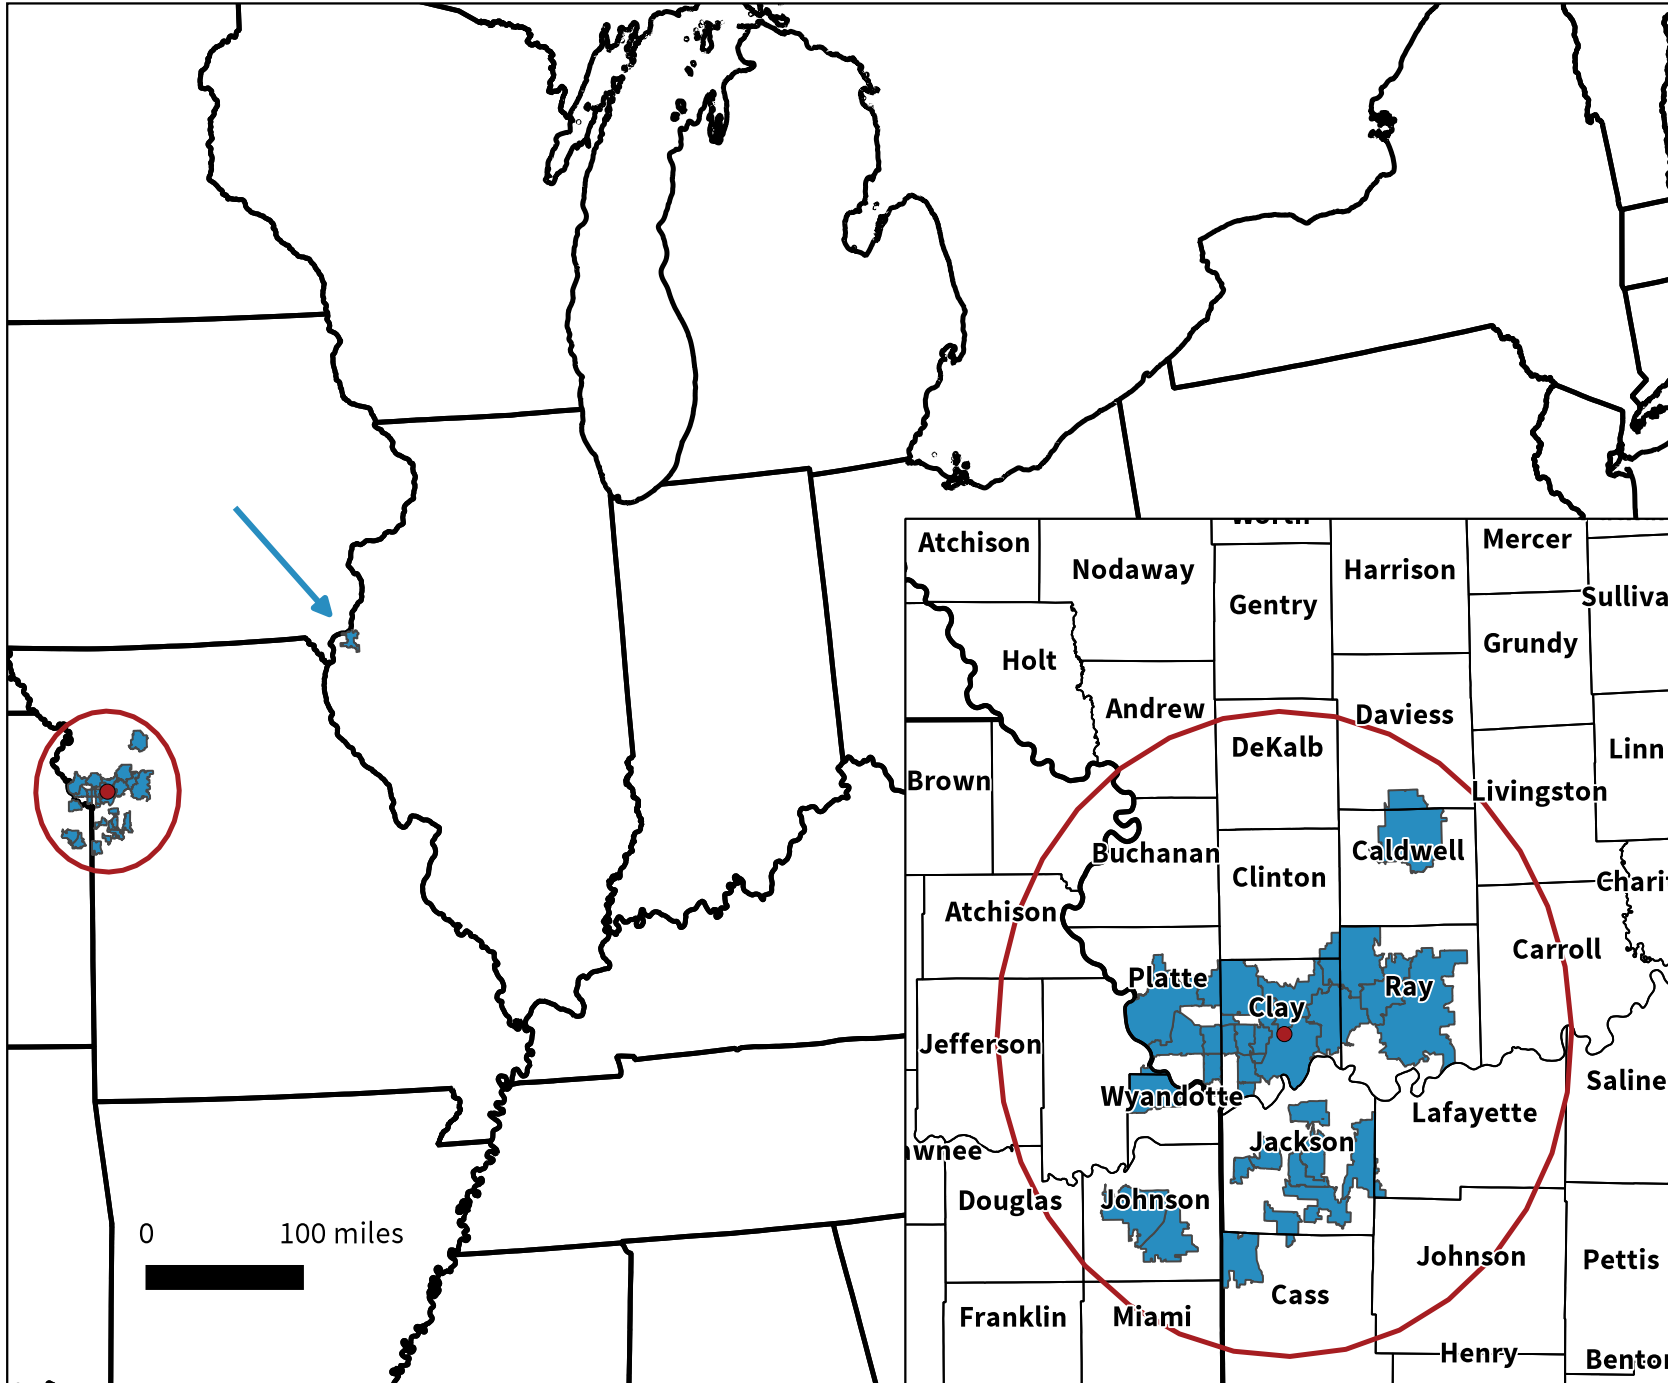

LEGEND

- LMV Automotive Systems
- ◻ 50 mile radius
- Executive (12)
- Middle Management (77)
- Hourly (437)
- ▭ County boundary
- ▭ State boundary

0 10 miles

Source data: LMV Automotive Systems and US Census Bureau.

LEGEND

- LMV Automotive Systems
- 50 mile radius
- Hourly (437)
 - 1-5
 - 6-10
 - 11 or more
- County boundary
- State boundary

0 10 miles

Source data: LMV Automotive Systems and US Census Bureau.

LEGEND

- LMV Automotive Systems
- 50 mile radius
- Middle Management (77)
- County boundary
- State boundary

0 10 miles
■

Source data: LMV Automotive Systems and US Census Bureau.

LEGEND

- LMV Automotive Systems
- ◻ 50 mile radius
- Executive (12)
- County boundary
- State boundary

0 10 miles

Source data: LMV Automotive Systems and US Census Bureau.